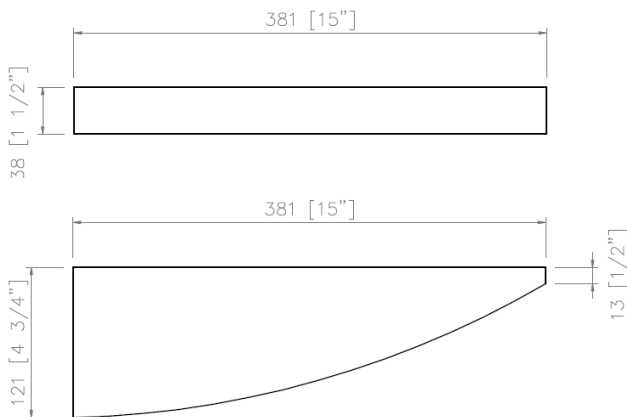

Disclaimer: Nerval makes every effort to provide accurate specification data. However, specification may change without notice. Please visit nerval website to see NERVAL'S TERMS AND CONDITIONS.